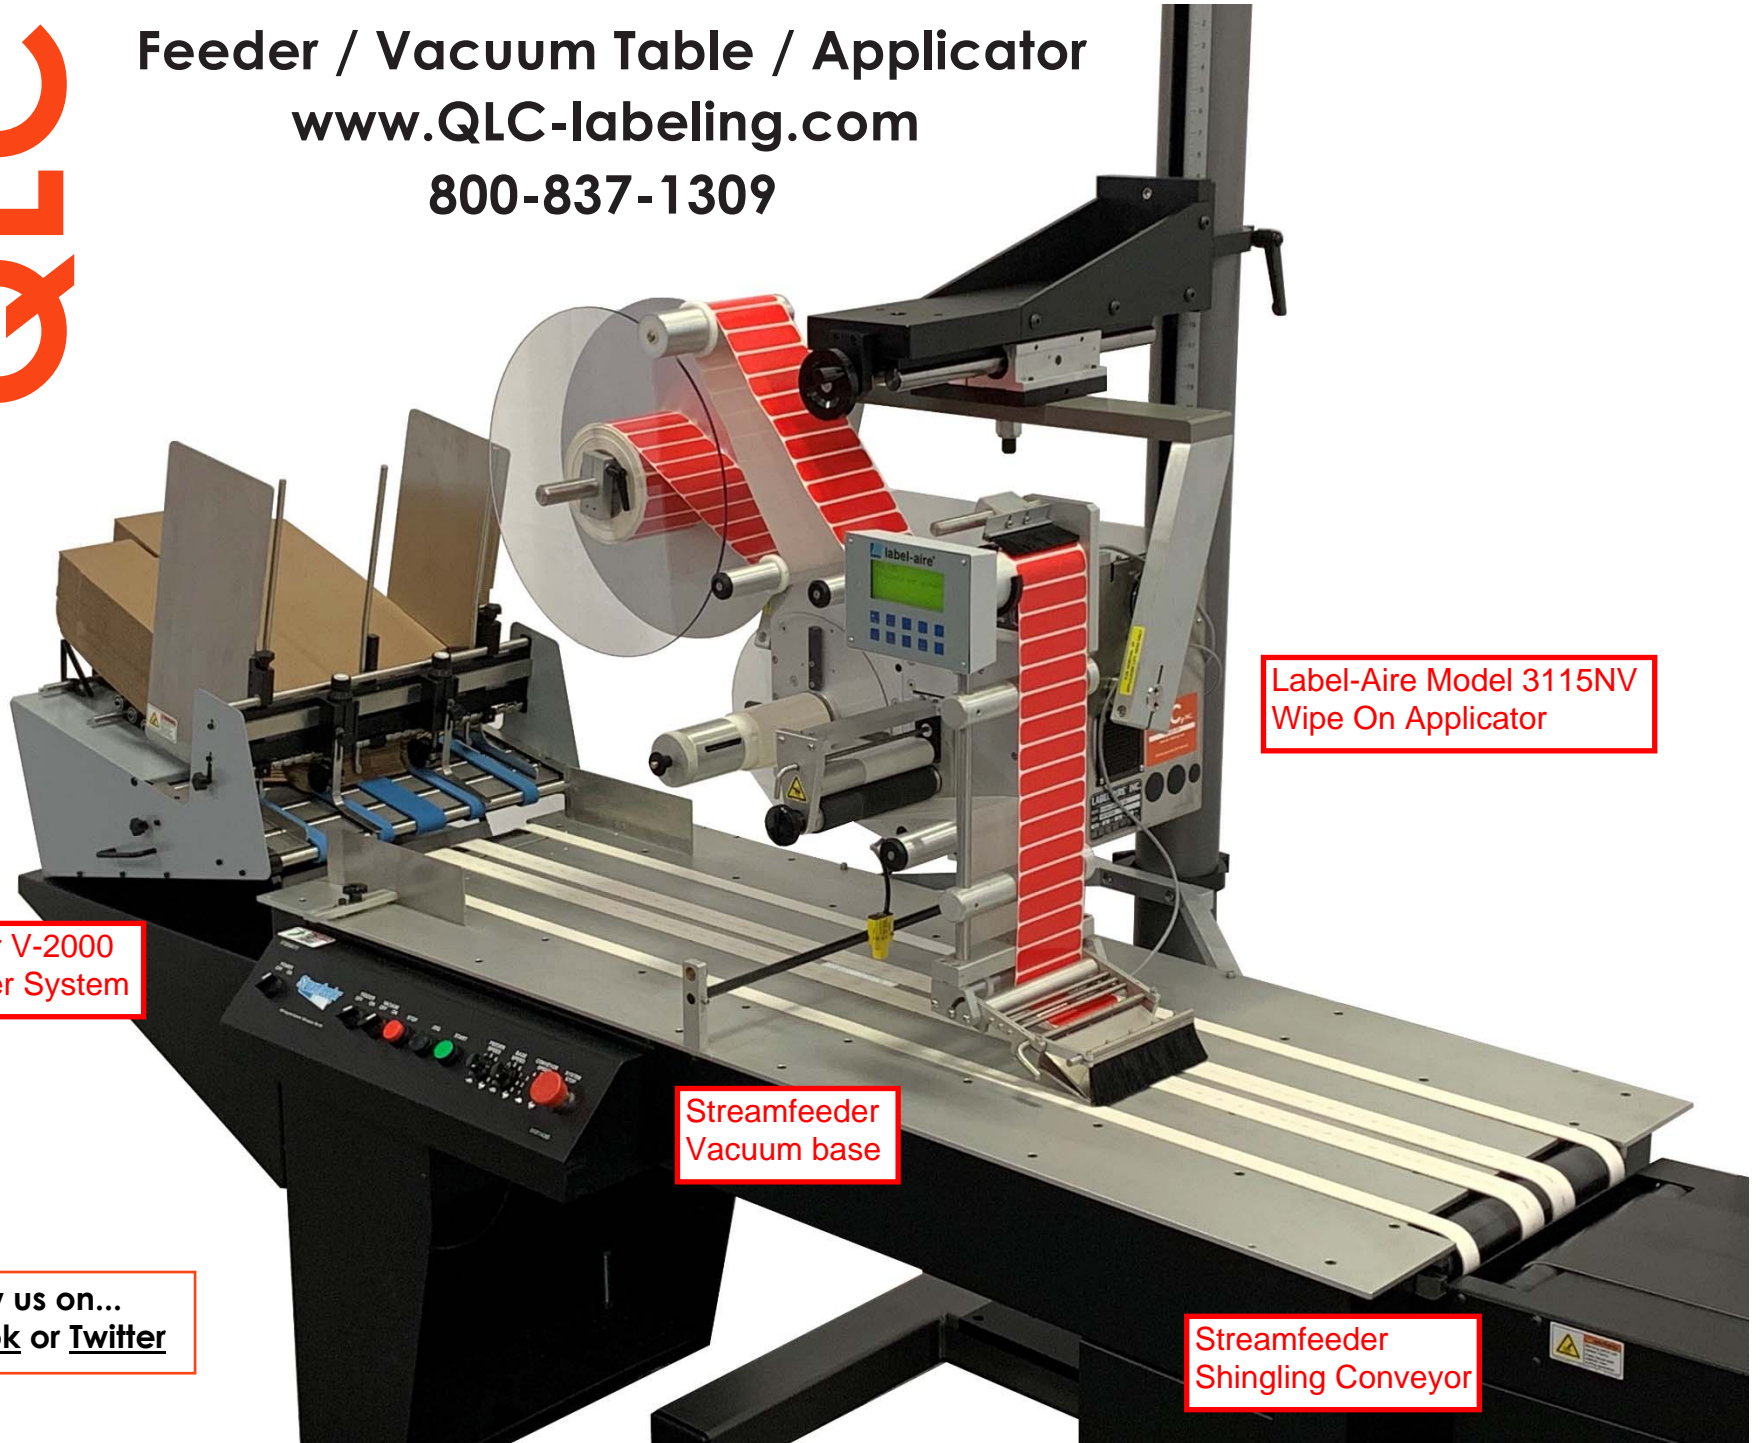

LABELING SINCE 1963

Feeder / Vacuum Table / Applicator

www.QLC-labeling.com

800-837-1309

Streamfeeder V-2000
Carton Feeder System

Label-Aire Model 3115NV
Wipe On Applicator

Streamfeeder
Vacuum base

Follow us on...
[Facebook](#) or [Twitter](#)

Streamfeeder
Shingling Conveyor